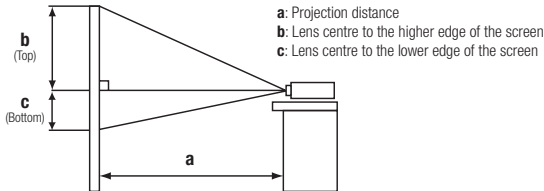

### OPTICAL

Display System	1-chip DLP®
LCD Panel	0.67" aspect ratio 16:10
Resolution	WUXGA (1920 x 1200)
Lens (Not included)	Powered Zoom 1.5x, Powered Focus, Powered Lens Shift (with SD-903 lens)
Focus distance	1.8m~21.4m (Wide) / 2.7m~31.9m (Tele) (with SD-903 lens)
Distance to width ratio:1	1.6 (Wide), 2.4 (Tele) (with SD-903 lens)
Lens shift	Vertical: -22%~+60% Horizontal: -10%~ +10% (with SD-903 lens)
Light Source	Laser Diode: Green and Red by laser phosphor, Blue by diffuse laser
Life	Approx 20,000 hours
Screen Size	50"~600" (FL-920: 100"~350")
Light Output (Brightness)	8000 Lumens (Normal Mode) / 5400 Lumens (Eco Mode)
Contrast Ratio	20,000:1
Features	Picture Adjustments
	Advanced Features
Network	OSD languages