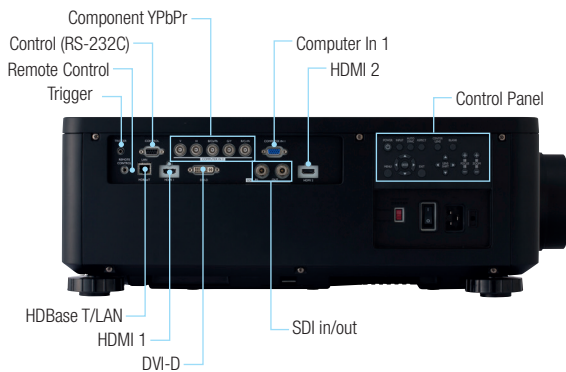

# LP-WU9750B

### OPTICAL

Display System	1-chip DLP®
LCD Panel	0.67" aspect ratio 16:10
Resolution	WUXGA (1920 x 1200)
Lens (Not included)	Powered Zoom 1.5x, Powered Focus, Powered Lens Shift (with SD-903 lens)
Focus distance	1.8m~21.4m (Wide) / 2.7m~31.9m (Tele) (with SD-903 lens)
Distance to width ratio:1	1.6 (Wide), 2.4 (Tele) (with SD-903 lens)
Lens shift	Vertical: -22%~+60% Horizontal: -10%~ +10% (with SD-903 lens)
Light Source	Laser Diode: Green and Red by laser phosphor, Blue by diffuse laser
Life	Approx 20,000 hours
Screen Size	50"~600" (FL-920: 100"~350")
Light Output (Brightness)	8000 Lumens (Normal Mode) / 5400 Lumens (Eco Mode)
Contrast Ratio	20,000:1
Features	Picture Adjustments
	Advanced Features
Network	OSD languages

### TERMINALS

Computer In	Mini-D-sub 15-pin connector x 1 5 BNC connector x 1
3G-SDI In	BNC connector x 1
3G-SDI out	BNC connector x 1
HDMI 1/2	HDMI connector x 2 HDCP compliant
DVI-D	DVI-D connector x 1
HDBase T / LAN	RJ-45 connector x 1
Remote Control In	3.5mm mono mini connector x 1
Trigger	3.5mm stereo mini connector x 1
Control (RS-232C)	D-sub 9-pin connector x 1

### ACCESSORIES SUPPLIED

Power cord: US cord for 110v (2.5m) x 1, EURO cord (2.5m) x 1, Wireless Remote Control unit x 1, AA Battery x 2, RS232C cable (Cross, Male to Male) RGB cable (1.8m) x1, EAC document x 1, 10 Languages User's manual (CD-ROM) x 1, 10 Languages User's manual (Printed manual) x 1
--