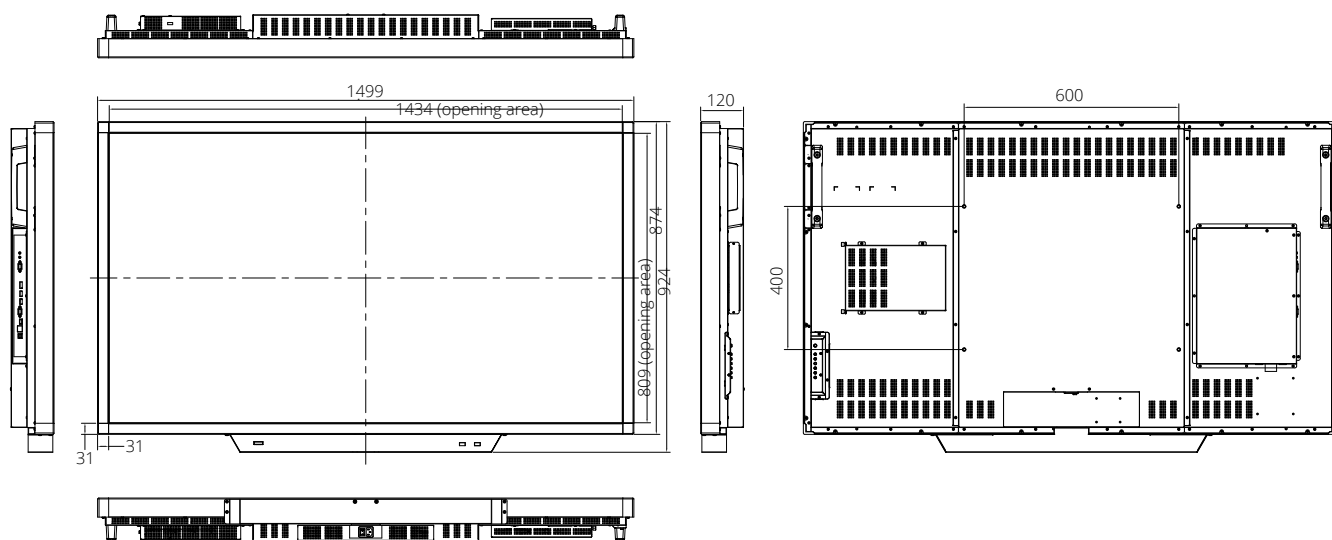

Model type	i3TOUCH P6505 T10
	65"
Display Ratio	16:9
Native resolution	3840x2160
Brightness	450cd/m2
Contrast ratio	1400:1
Response time	5 ms
Refreshing Frequency	120Hz
Display Colors	1.06B (10bit)
Viewing Angle Hor./Ver.	178°/178°
Inputs	VGA + Audio in x 1 RJ45 TOUCH USB B x 1 HDMI x 2 Display Port x 1 OPS slot for universal OPS pc integrations (OPS pc not included) USB A x 2 (front) x 1 (side)
System version	Android 4.2.1
Communication port	RS232 x 1
Frontal speakers	speakers: 2 x 10W
Audio out	mini jack
Speaker out	mini jack
Power supply	standby power<1W complete power consumption <200W
VESA Mount (W X H)	600 x 400 mm
MTBF	50.000h
Anti-collision tempered glass	Yes
Screen area	
Outside dimensions	1499x924x120mm
Package dimensions	1635x1080x294mm
Net weight	67 kg
Total weight	71 kg

Touch technology	V-Sense
Touch modus	finger and pen
Touch points	10 simultaneous touches (only in Windows 7 or later)
Tempered glass	4 mm
Resolution	8096 x 8096
Response speed	< 10 ms
Scan speed	up to 200fps
Regulatory Approvals	CE/FCC/RoHS compliant
Warranty	2 years

Accessories	Power cable VGA cable HDMI cable Remote (incl. Battery) PEN x 2 User Manual Wall mount

Recommended Computer Configuration	CPU	min i5 processor
	RAM	8GB
	Hard disk	120GB
	Interface	USB2.0
	Screen resolution	FHD

TECHNICAL DRAWING

AUTHORISED DISTRIBUTOR