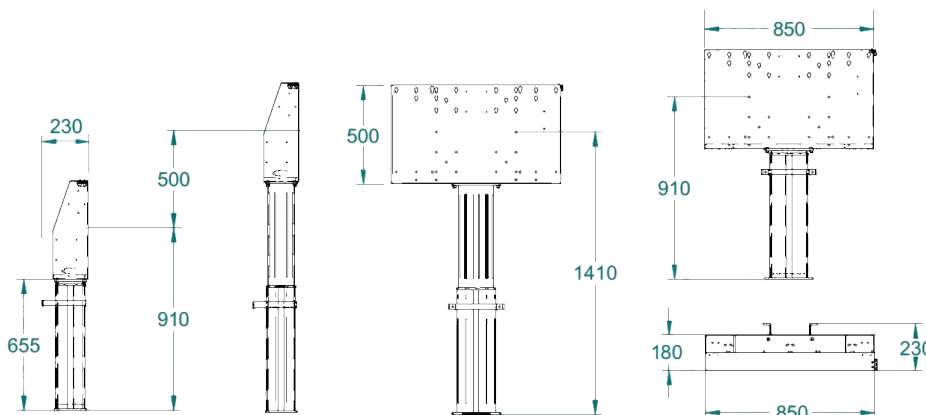

Technical drawing

Accessories

EBT-KK

Lockable cover

HOOKA1

Cable hook
alu / grey

EBTBEU

Additional
wall mount set

EBTLAP

Laptop shelf
400 x 300 mm

EBT-VP

Floor stand
900 x 550 mm

EBT-VPW

Small floor stand and
wall mounting

ELEC041

Power strip 6 sockets
mountable

ADAP1G

VESA (B x H)	
800 x 600	600 x 600
800 x 500	600 x 500

VESA Adapter set
grey