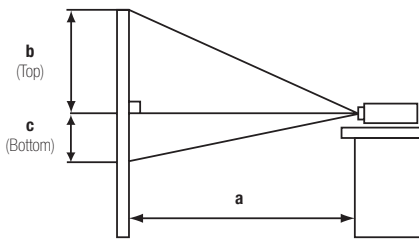

CP-WU5506M

3LCD projector installation, wireless, 5200 ANSI lumens, 10000:1 contrast ratio, WUXGA (1920 x 1200) resolution

HITACHI
Inspire the Next

Technical Specifications