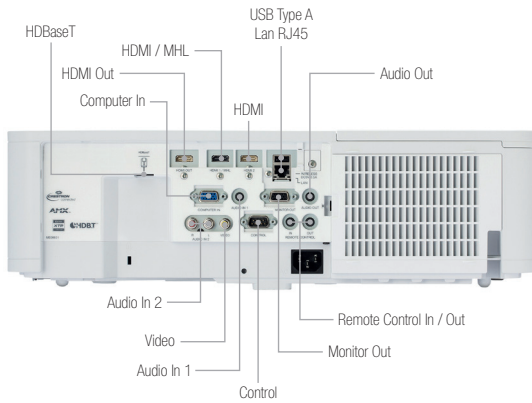

## Technical Specifications

- a:** Projection distance
- b:** Lens centre to the higher edge of the screen
- c:** Lens centre to the lower edge of the screen

### OPTICAL

Panel Size	16mm (0.67 inches)
Panel Structure	3LCD, 16:10 Aspect Ratio
Resolution	WUXGA (1920 x 1200)
Light Output (Brightness) ANSI Lumens	5200 (Normal), 3640 (Eco)
Contrast Ratio	10000:1
Lamp Life (Hours)	4000 (Normal), 6000 (Eco)
Lens	Built-in
Lens Zoom	Manual Zoom x 1.7
Lens Focus	Manual Focus
Lens Shift	Vertical: 0 ~ +50% (1:1 ~ 10:0), Horizontal: +/-4.4%
Projection Lens F Number	f = 1.65 ~ 2.15
Throw Distance	0.8m ~ 8.9m (Wide) / 1.5m ~ 15.2m (Tele)
Distance to Width Ratio / Throw Ratio	1.4 (Wide) / 2.3 (Tele)
Display Size Diagonal	30 – 300 inches

### CONNECTIONS

Digital Input	HDMI x 2, HDBaseT x 1
Analogue Input	15 pin Mini D-Sub x 2, RCA Jack x 1
Video Output	15 pin Mini D-Sub x 1, HDMI x 1 (Supporting HDCP decoding)
Audio Input	3.5mm Stereo Mini Jack x 1, RCA Jack (L/R) x 1
Audio Output	3.5mm Stereo Mini Jack x 1
RS-232C Control	1 x 9-pin D-Sub
Wireless LAN	Yes (included)
Wired LAN	Yes
USB Type-A	USB type A x 1 for wireless adapter
USB Type-B	Mini USB type B x 1 for service